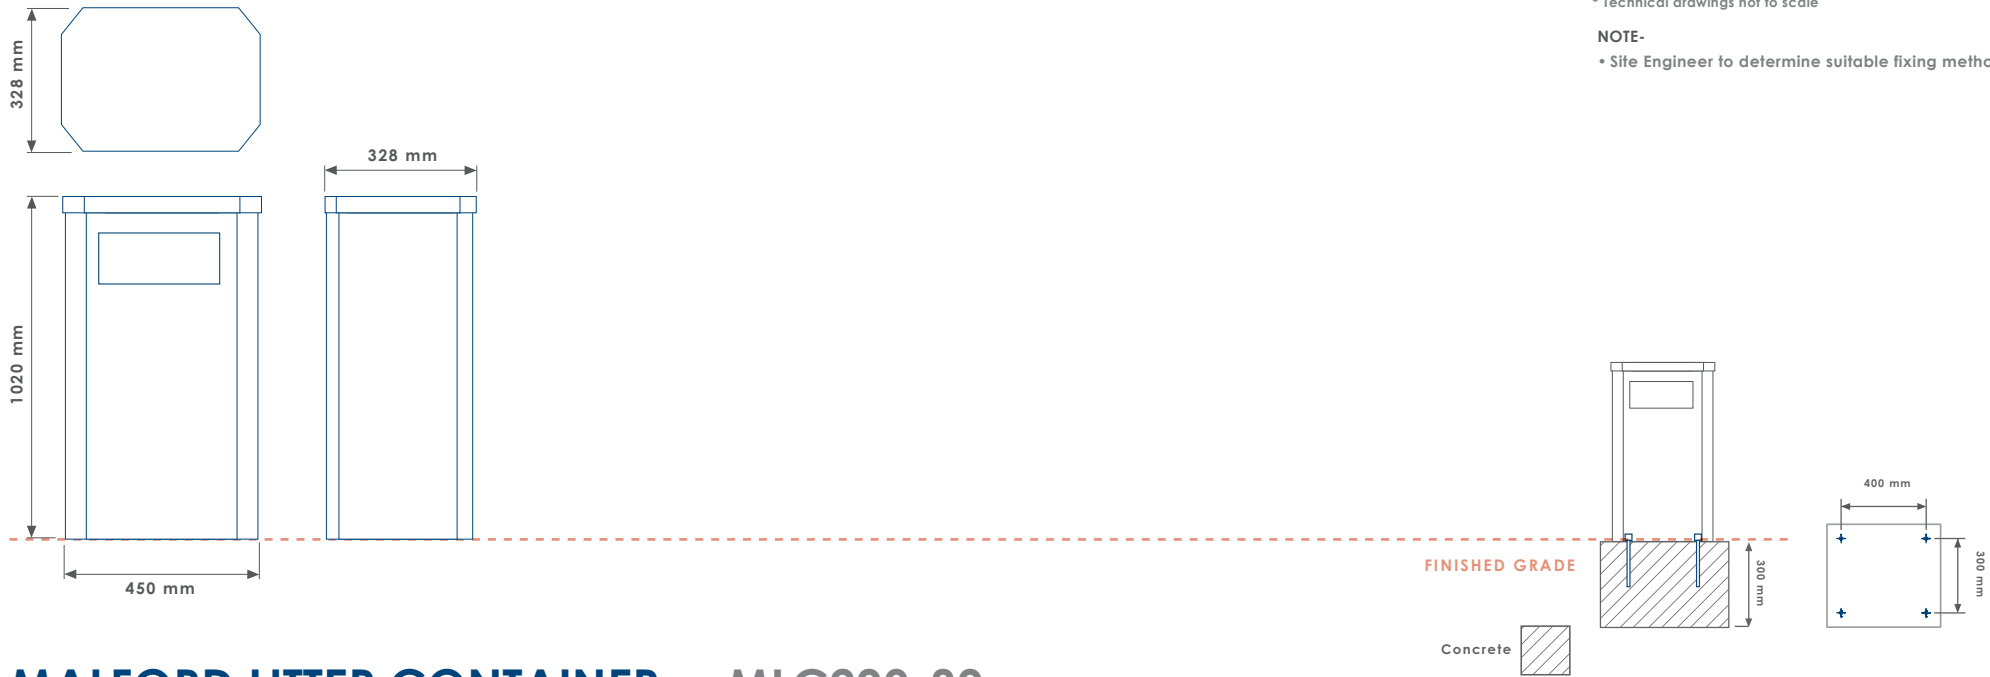

MALFORD LITTER CONTAINER

MLC209-80

MLC209-80/C/GPC

CODING METHOD

PRODUCT CODE	FIXING METHOD	SLAT MATERIAL	METAL FINISH	TOP TYPE
MLC209-80	C		GPC	

* Technical drawings not to scale

NOTE-

- Site Engineer to determine suitable fixing method.

MALFORD LITTER CONTAINER MLC209-80

PRODUCT DIMENSIONS	HEIGHT	1020 mm	LENGTH	450 mm	WIDTH	328 mm	WEIGHT	35 Kg	CAPACITY	80 Litre	SEAT HEIGHT		HEIGHT WITH TOP	
--------------------	--------	---------	--------	--------	-------	--------	--------	-------	----------	----------	-------------	--	-----------------	--