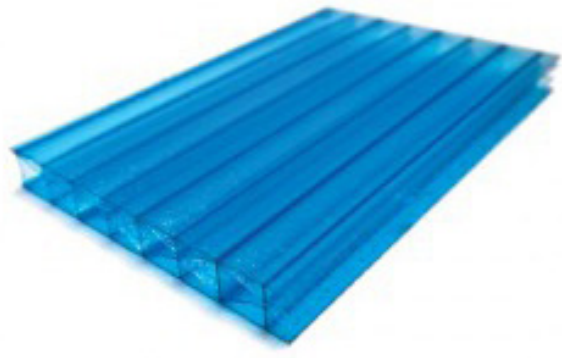

# POLYCARBONATE ROOFING COLOUR OPTIONS

Amber

Cherry Red

Graphite Grey

Clear

Pacific Blue

Sea Grass Green

Sunburst Yellow

Fuchsia Pink

Opal