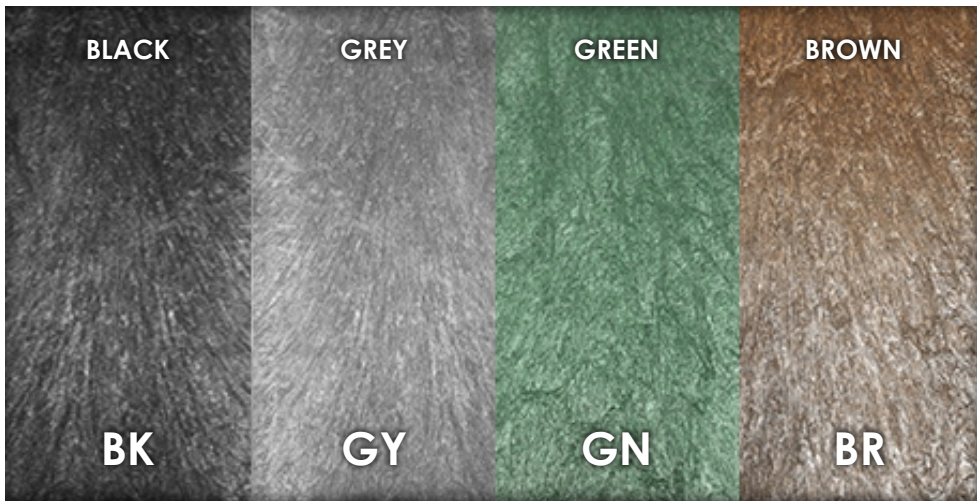

RECYCLED PLASTIC COLOUR OPTIONS

SBN310 & SLC302/RP-BK

BLACK GREY GREEN BROWN

BK GY GN BR

SPT310/RP-GN