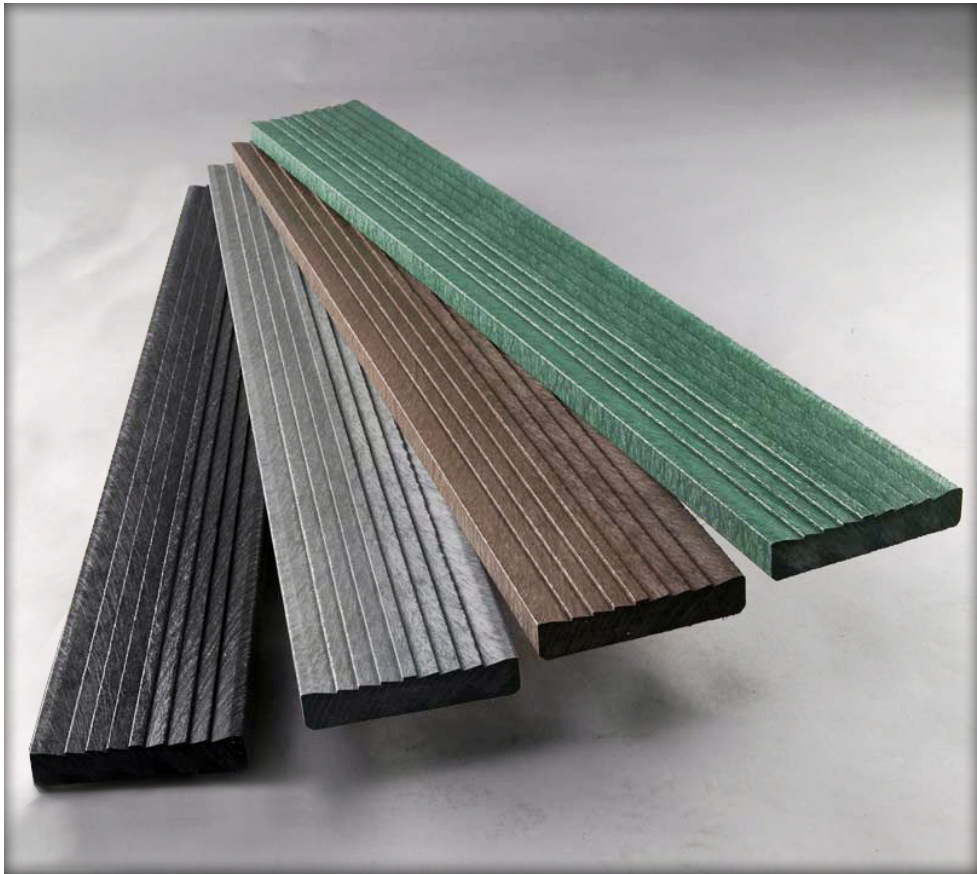

RECYCLED PLASTIC COLOUR OPTIONS

SBN310 & SLC302/RP-BK

BLACK GREY GREEN BROWN

BK GY GN BR

SPT310/RP-GN